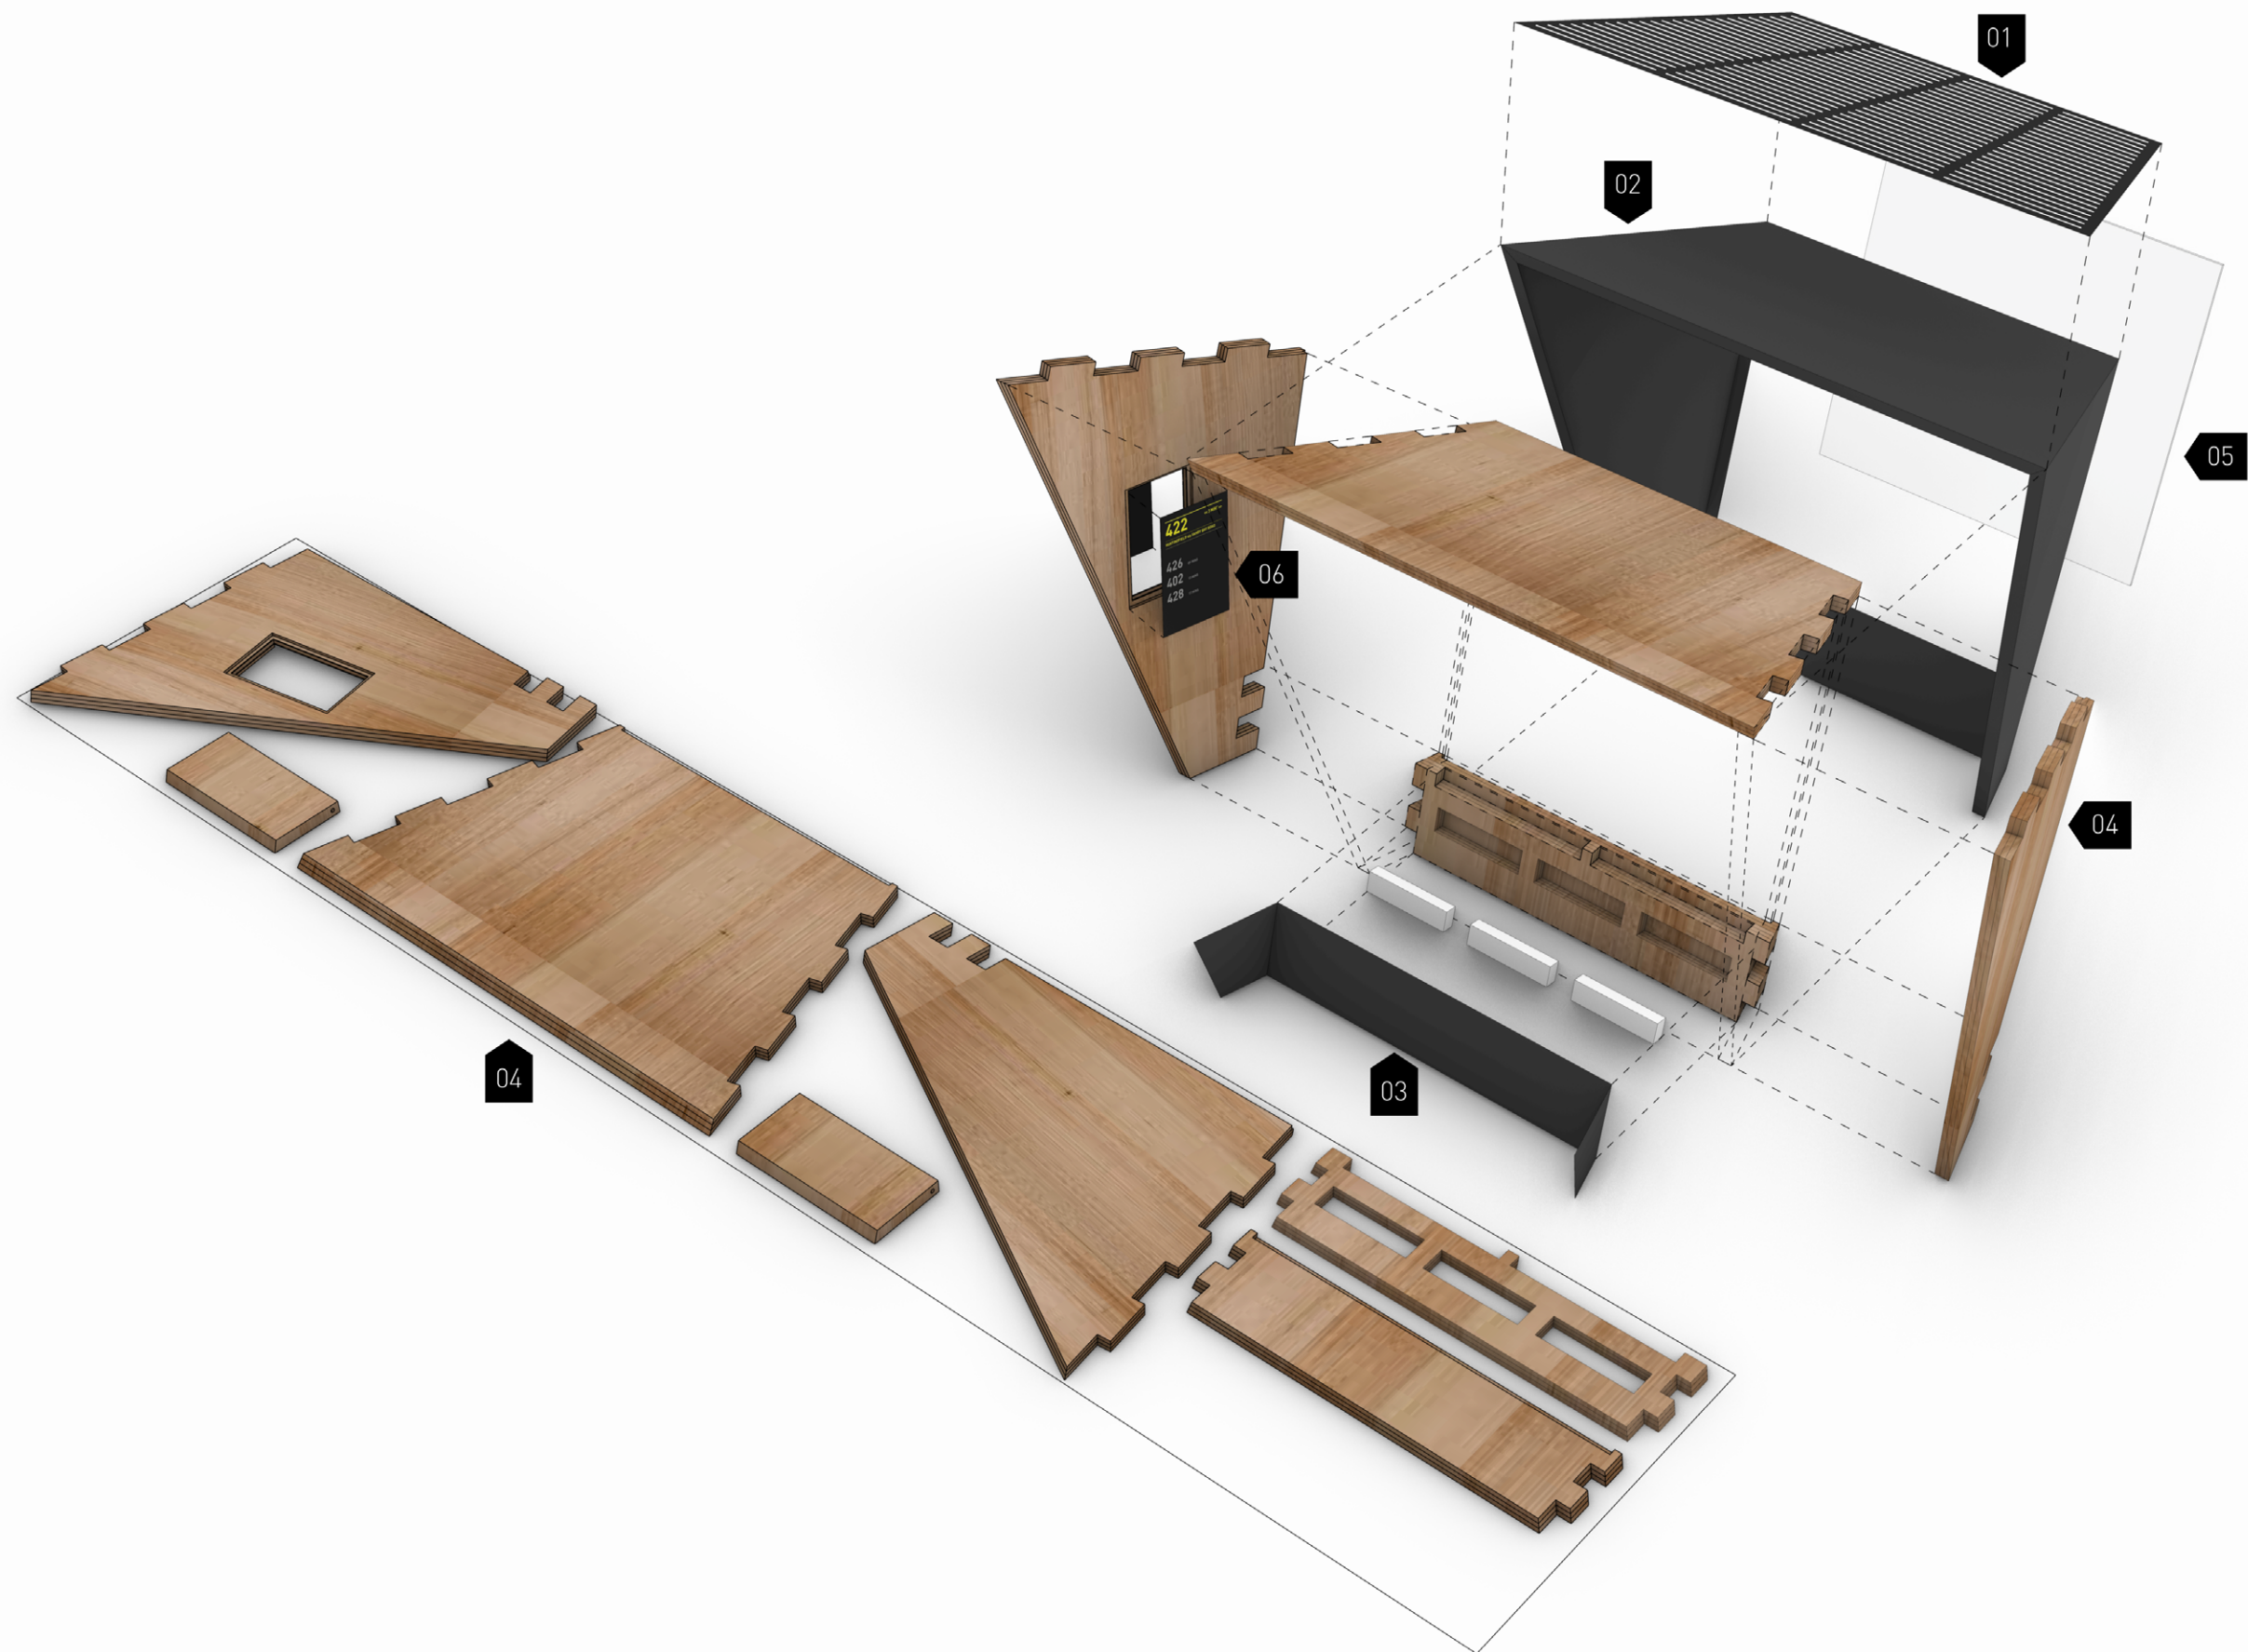

DESIGN ARTEFACTS
STAGE 02 COMPETITION RENDER

DESIGN ARTEFACTS
STAGE 02 COMPETITION RENDER

Dave Pigram
ERA

Macquarie Street Hobart, Night View
Image: Dave Pigram

Original Creative Work
Architectural Work

Dave Pigram, University of Technology, Sydney
Iain Maxwell, University of Canberra

Hobart Micro-Icons
Winner Smarter Hobart Challenge 2021

DESIGN ARTEFACTS
STAGE 02 COMPETITION RENDER

DESIGN ARTEFACTS
STAGE 02 COMPETITION RENDER

Dave Pigram
ERA
PORTFOLIO

Swivelling & Accessible Shelter Variants
Image: Dave Pigram & Iain Maxwell
IMAGE