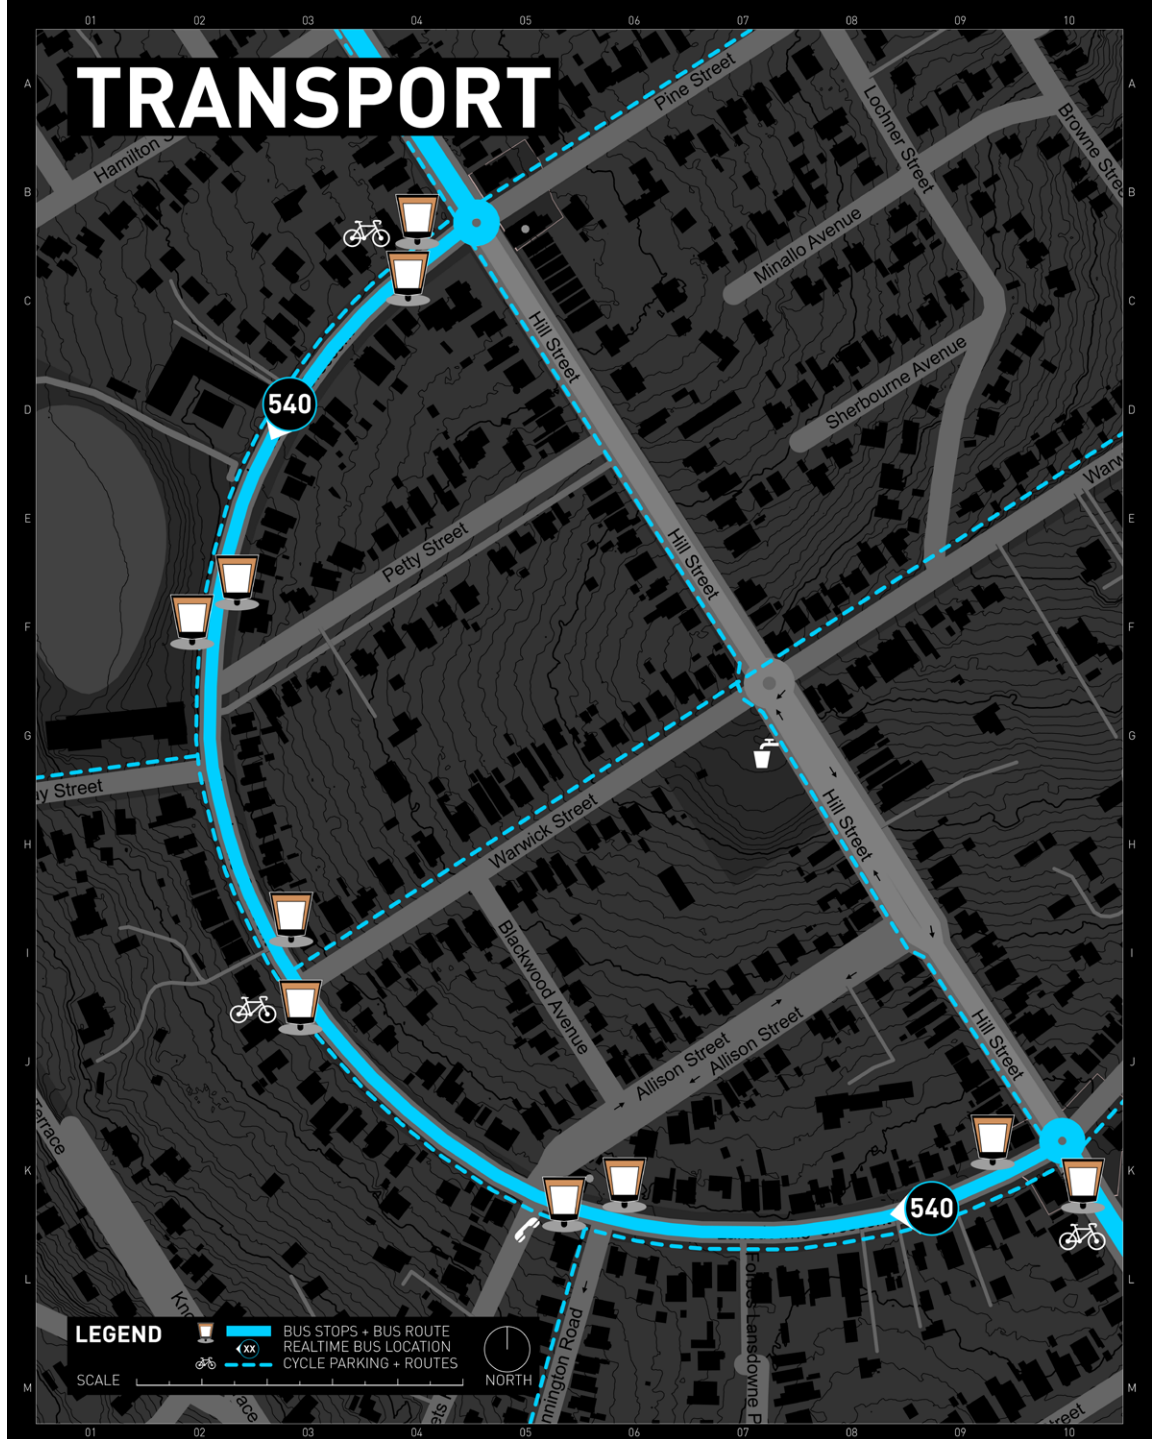

DESIGN ARTEFACTS
STAGE 02 COMPETITION SMART SCREEN MODES

- **TRANSPORT**
  BUS ROUTES
  CYCLEPATHS
  PEDESTRIAN SUPPORT
  PARKS + GARDENS
- **COMMUNITY**
  EVENTS
  SHARING: TOOLS, BOOKS, TOYS...
  CLUBS + SOCIETIES
  PARKS + GARDENS
- **HEALTH + EXERCISE**
  RUNNING
  CYCLING
  CHILDREN'S SPORTS
- **ENVIRONMENT**
  TERRAIN/SLOPE
  LOCAL BOTANY
  LOCAL FAUNA
- **TOURS:**
  LOCAL HISTORY + HERITAGE
  LOCAL ARCHITECTURE
  LOCAL FLORA + FAUNA
  LOCAL MAKERS
  DISCOVERY