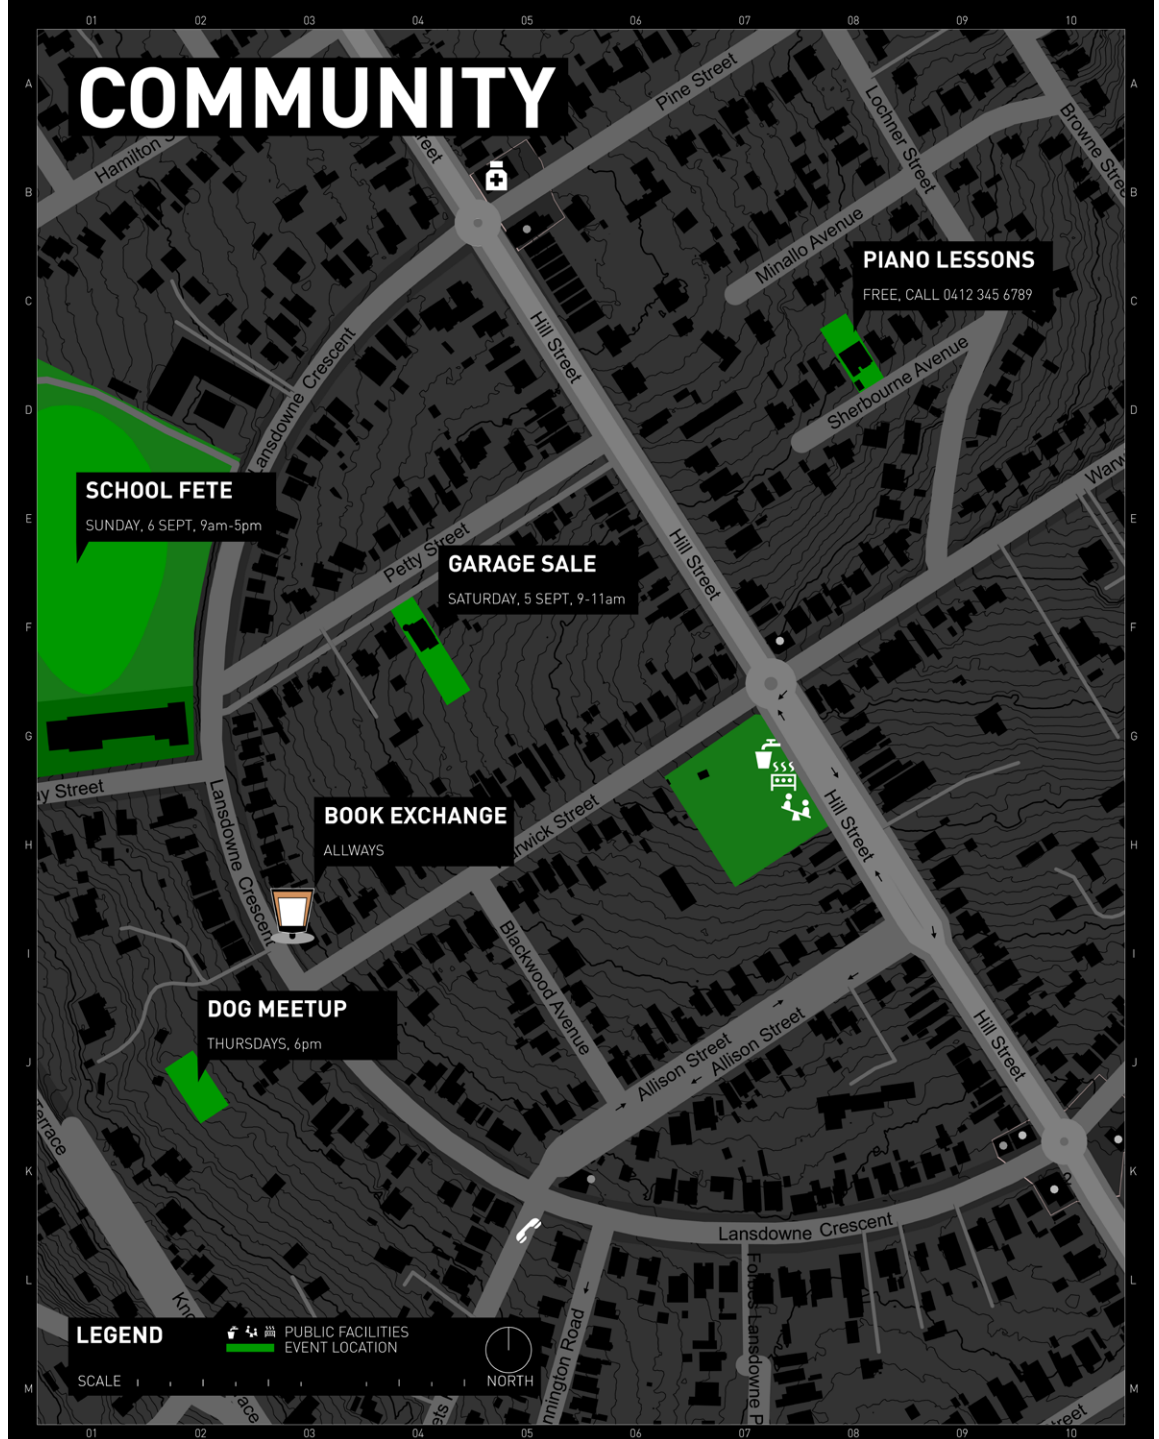

DESIGN ARTEFACTS
STAGE 02 COMPETITION SMART SCREEN MODES

- TRANSPORT**
BUS ROUTES
CYCLEPATHS
PEDESTRIAN SUPPORT
PARKS + GARDENS
- COMMUNITY**
EVENTS
SHARING: TOOLS, BOOKS, TOYS...
CLUBS + SOCIETIES
PARKS + GARDENS
- HEALTH + EXERCISE**
RUNNING
CYCLING
CHILDREN'S SPORTS
- ENVIRONMENT**
TERRAIN/SLOPE
LOCAL BOTANY
LOCAL FAUNA
- TOURS:**
LOCAL HISTORY + HERITAGE
LOCAL ARCHITECTURE
LOCAL FLORA + FAUNA
LOCAL MAKERS
DISCOVERY