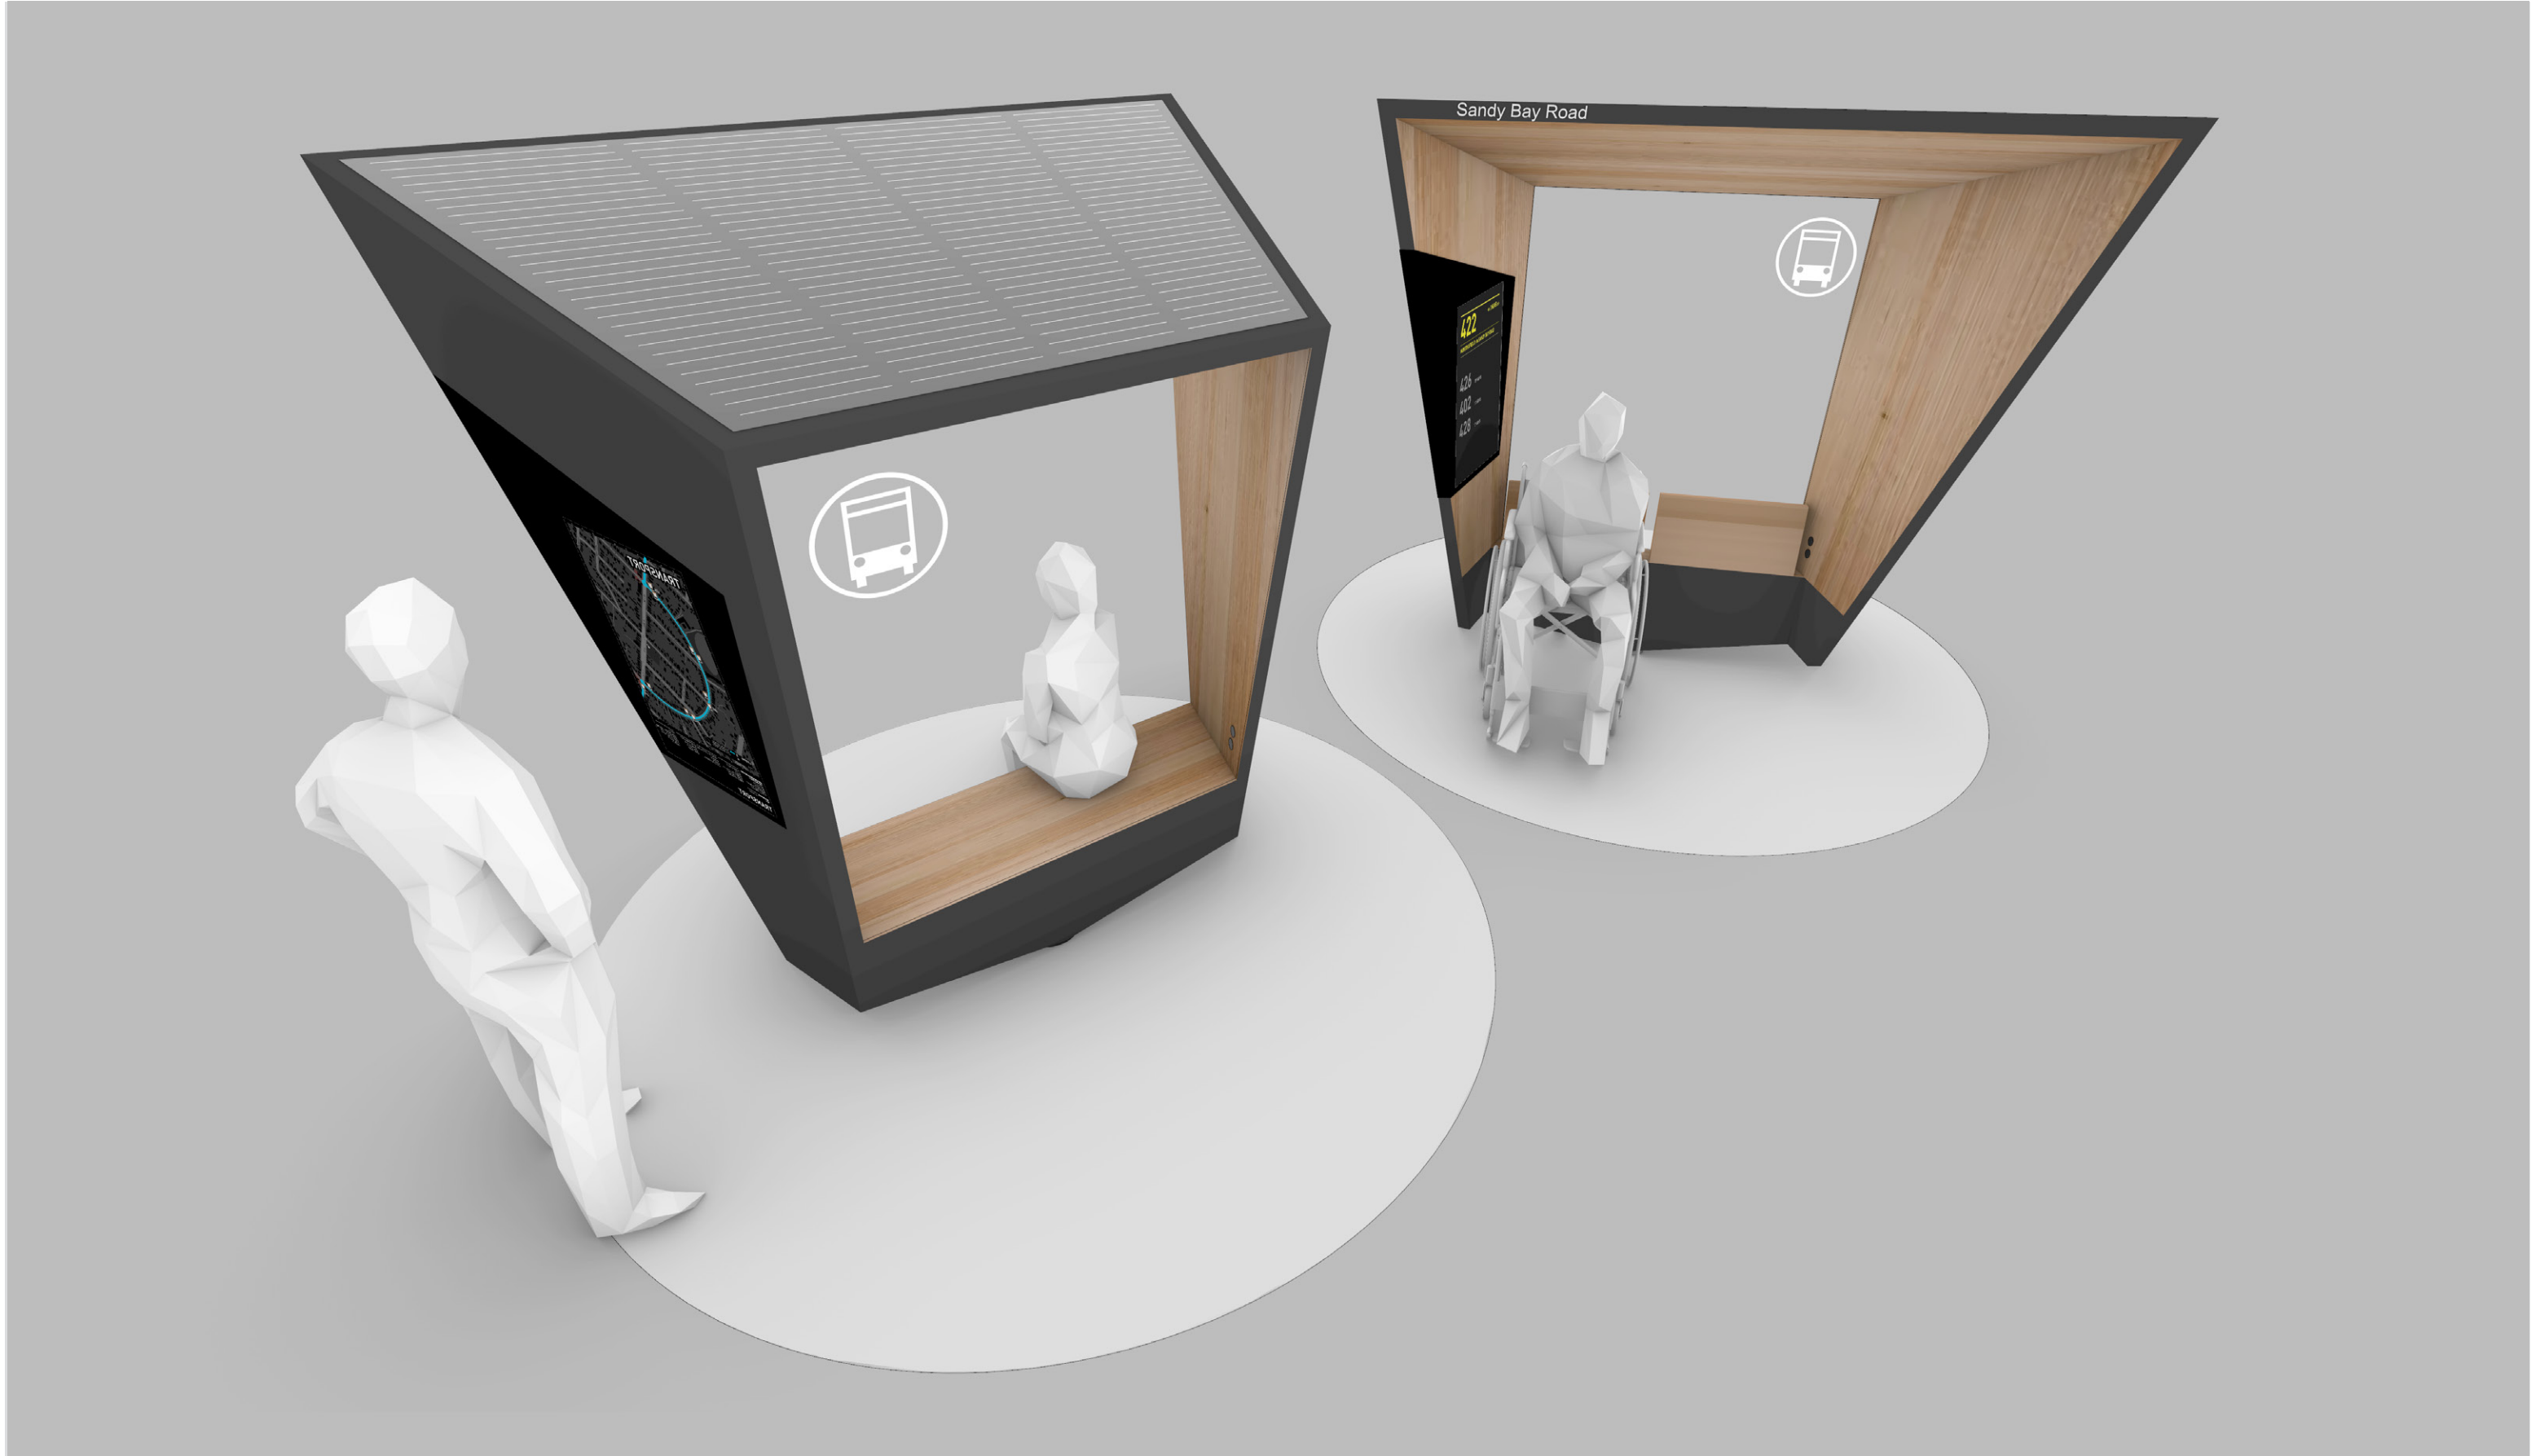

DESIGN ARTEFACTS
STAGE 02 COMPETITION RENDER

DESIGN ARTEFACTS
STAGE 02 COMPETITION RENDER

Dave Pigram
ERA

Macquarie Street Hobart, Night View
Image: Dave Pigram

Original Creative Work
Architectural Work

Dave Pigram, University of Technology, Sydney
Iain Maxwell, University of Canberra

Hobart Micro-Icons
Winner Smarter Hobart Challenge 2021

DESIGN ARTEFACTS
STAGE 02 COMPETITION RENDER

DESIGN ARTEFACTS
STAGE 02 COMPETITION RENDER

Dave Pigram
ERA
PORTFOLIO

Swivelling & Accessible Shelter Variants
Image: Dave Pigram & Iain Maxwell
IMAGE

Original Creative Work
Architectural Work
TYPE

Dave Pigram, University of Technology, Sydney
Iain Maxwell, University of Canberra
AUTHORS

Hobart Micro-Icons
Winner Smarter Hobart Challenge 2021
PROJECT TITLE

DESIGN ARTEFACTS
STAGE 02 COMPETITION SMART SCREEN MODES

- TRANSPORT**
BUS ROUTES
CYCLEPATHS
PEDESTRIAN SUPPORT
PARKS + GARDENS
- COMMUNITY**
EVENTS
SHARING: TOOLS, BOOKS, TOYS...
CLUBS + SOCIETIES
PARKS + GARDENS
- HEALTH + EXERCISE**
RUNNING
CYCLING
CHILDREN'S SPORTS
- ENVIRONMENT**
TERRAIN/SLOPE
LOCAL BOTANY
LOCAL FAUNA
- TOURS:**
LOCAL HISTORY + HERITAGE
LOCAL ARCHITECTURE
LOCAL FLORA + FAUNA
LOCAL MAKERS
DISCOVERY