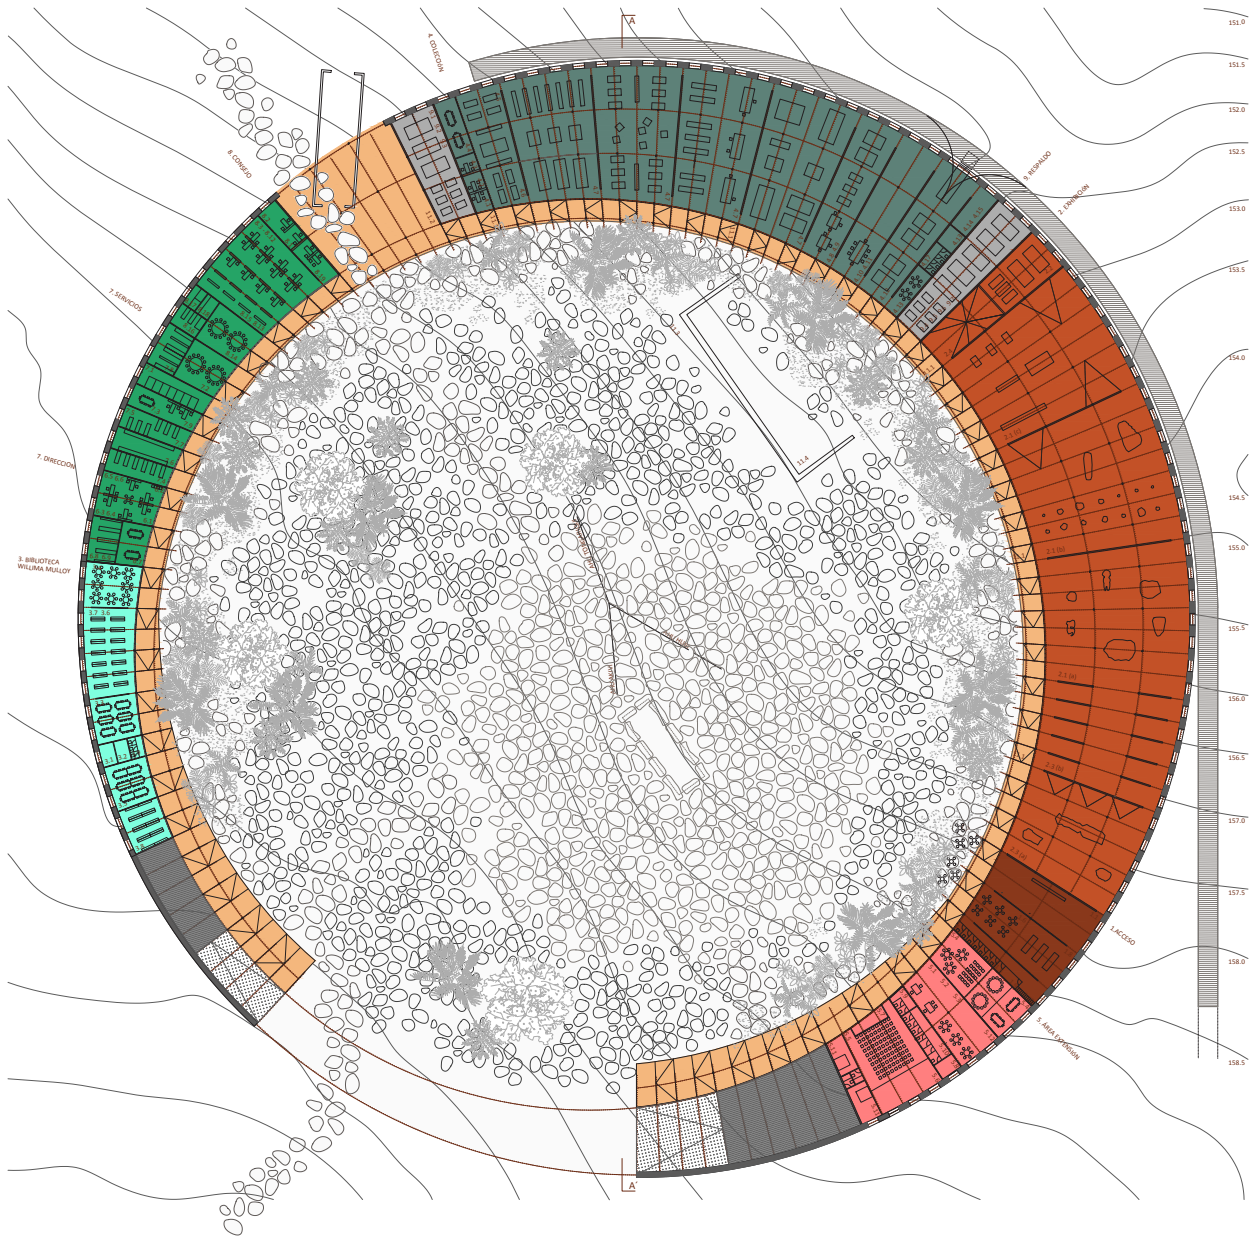

Entry to the Museo Rap Nui - view from the Parking lot through the main courtyard

Museo Rapa Nui 1 / 5  
Urtzi Grau

Museo Rapa Nui  
General plan, Cross Section and Elevation

Museo Rapa Nui  
View of the courtyard during the Tapati Rapa Nui Festival  
View of the museum verandah

Museo Rapa Nui  
Landscape Diagrams

Museo Rapa Nui  
Traditional agricultural practices in the water garden

Museo Rapa Nui 5 / 5  
Urtzi Grau